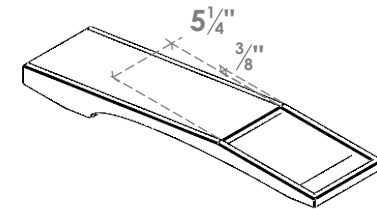

ITEM NUMBER: BRCPC060X26000X04000LEC

6"W X 26"D X 4"H LEGACY ARCHITECTURAL GRADE PVC CLOSED KNEE BRACE

SIDE PROFILE

FRONT PROFILE

ISOMETRIC

EKENA MILLWORK
 2300 WEST MAIN ST.
 CLARKSVILLE, TX 75426
 TOLL FREE: 866-607-0453
 WWW.EKENAMILLWORK.COM