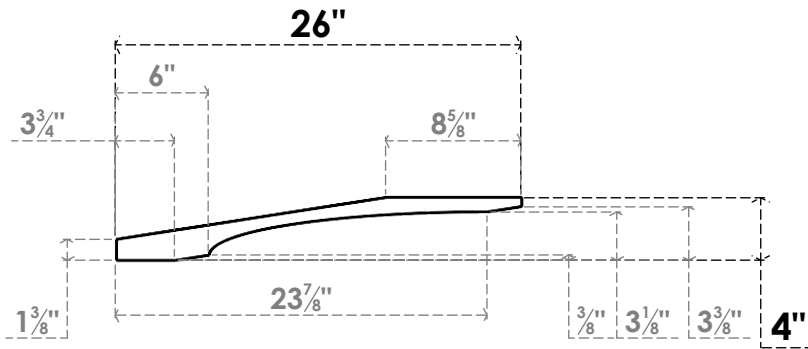

ITEM NUMBER: BRCPC060X26000X04000LEC

6"W X 26"D X 4"H LEGACY ARCHITECTURAL GRADE PVC CLOSED KNEE BRACE

SIDE PROFILE

FRONT PROFILE

ISOMETRIC

EKENA MILLWORK
 2300 WEST MAIN ST.
 CLARKSVILLE, TX 75426
 TOLL FREE: 866-607-0453
 WWW.EKENAMILLWORK.COM