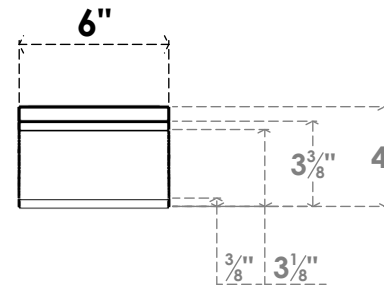

ITEM NUMBER: BRCPC060X26000X04000LEC

6"W X 26"D X 4"H LEGACY ARCHITECTURAL GRADE PVC CLOSED KNEE BRACE

SIDE PROFILE

FRONT PROFILE

ISOMETRIC

EKENA MILLWORK
 2300 WEST MAIN ST.
 CLARKSVILLE, TX 75426
 TOLL FREE: 866-607-0453
 WWW.EKENAMILLWORK.COM